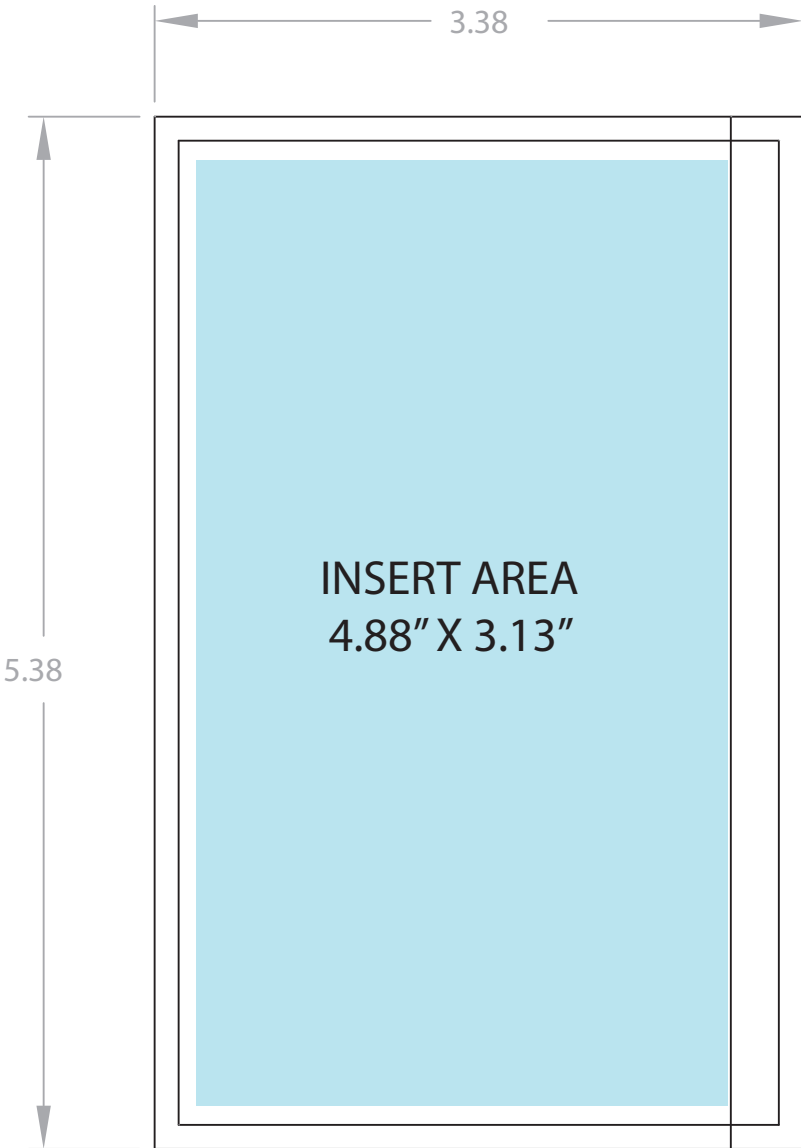

INDEX CARD HOLDER
VINYL ADHESIVE 3.38" X 5.38"
P1506000

 = Print Area

FRONT ASSEMBLED