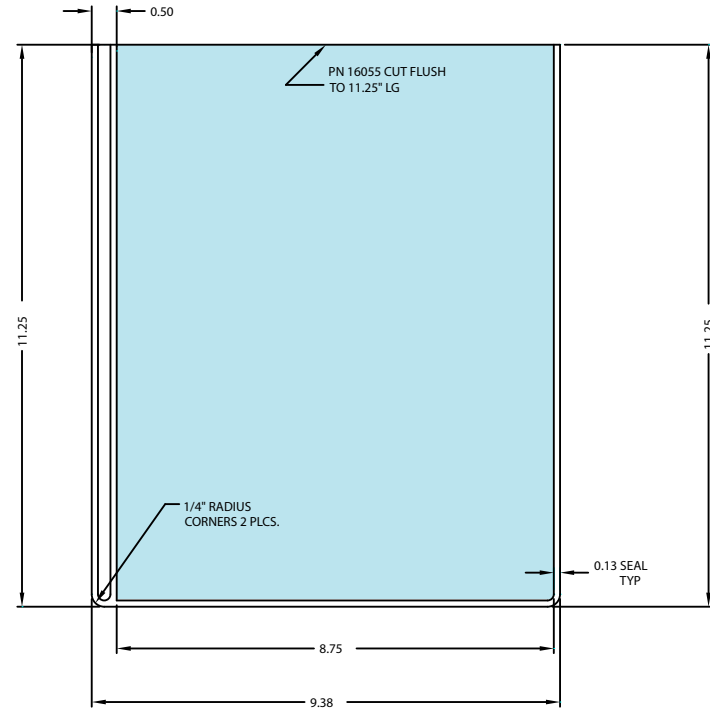

FRONT

BACK

 = PRINT AREA

16440
8.5" x 11.5" Page