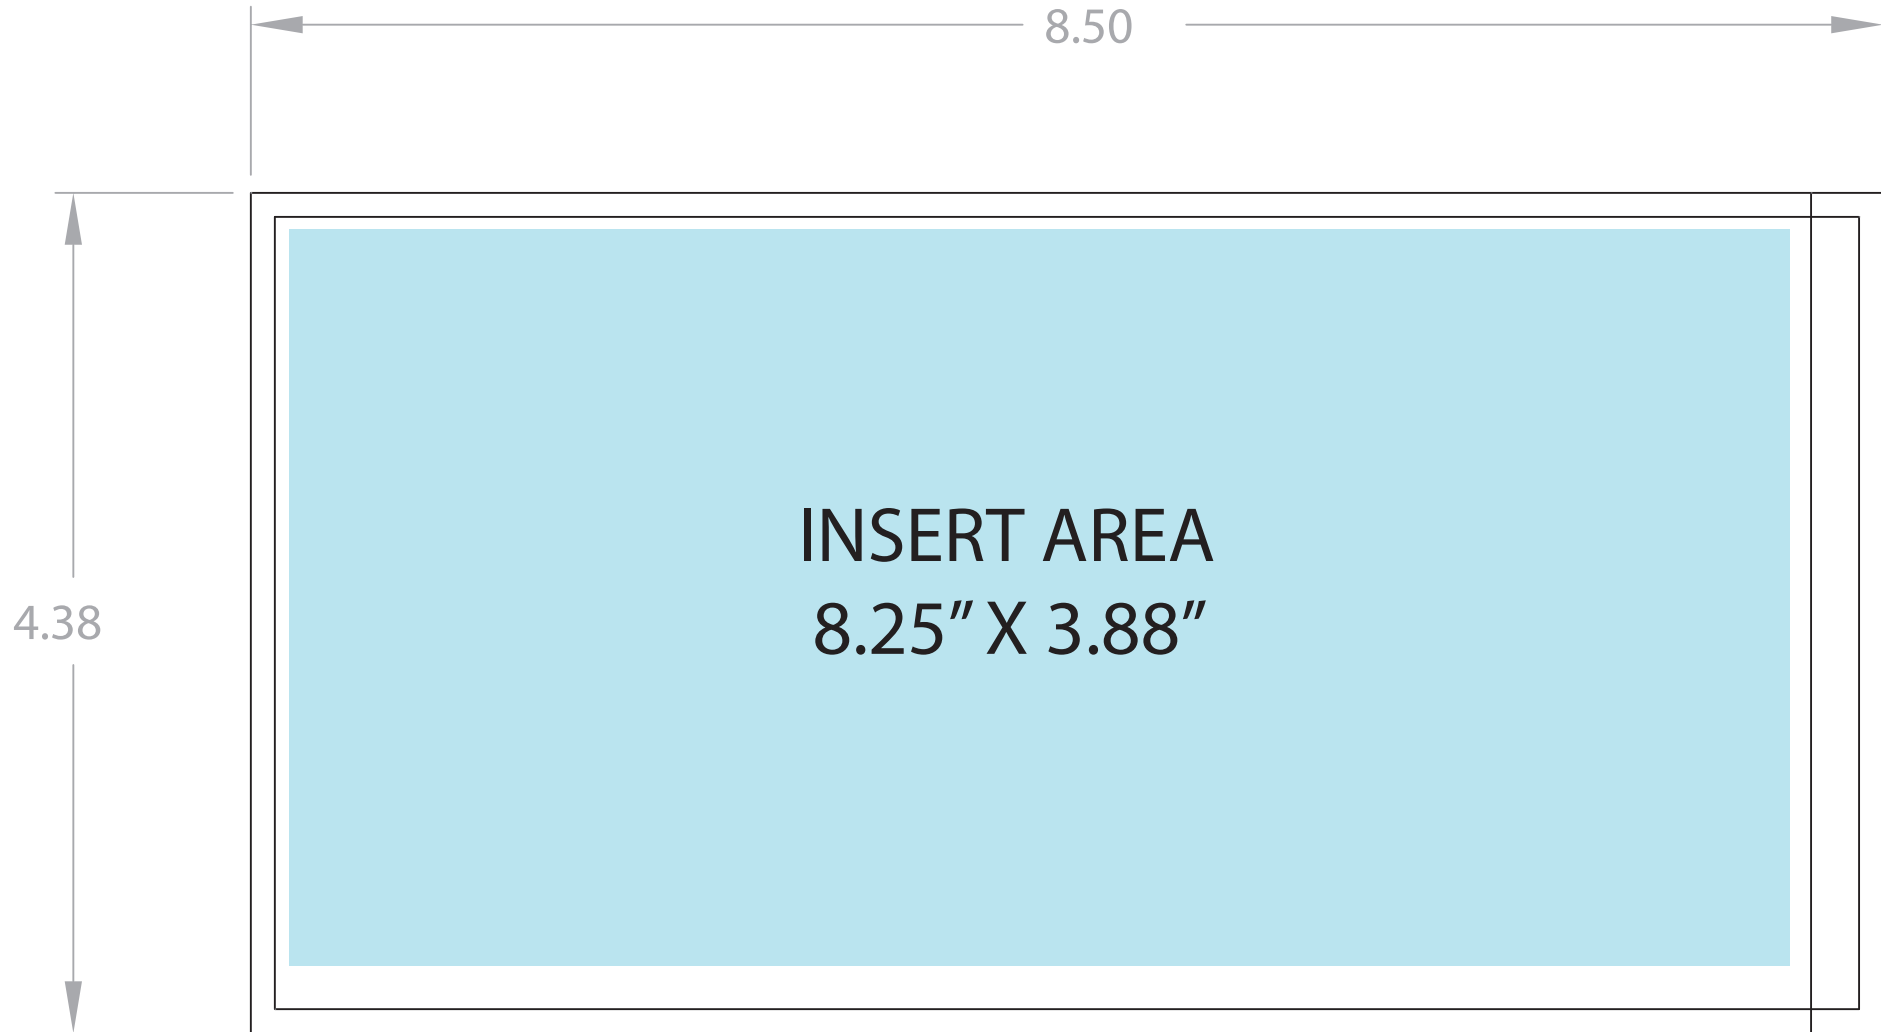

GENERAL PURPOSE CARD HOLDER
VINYL ADHESIVE, 8.5" X 4.38"
P1506100

 = Print Area

FRONT ASSEMBLED