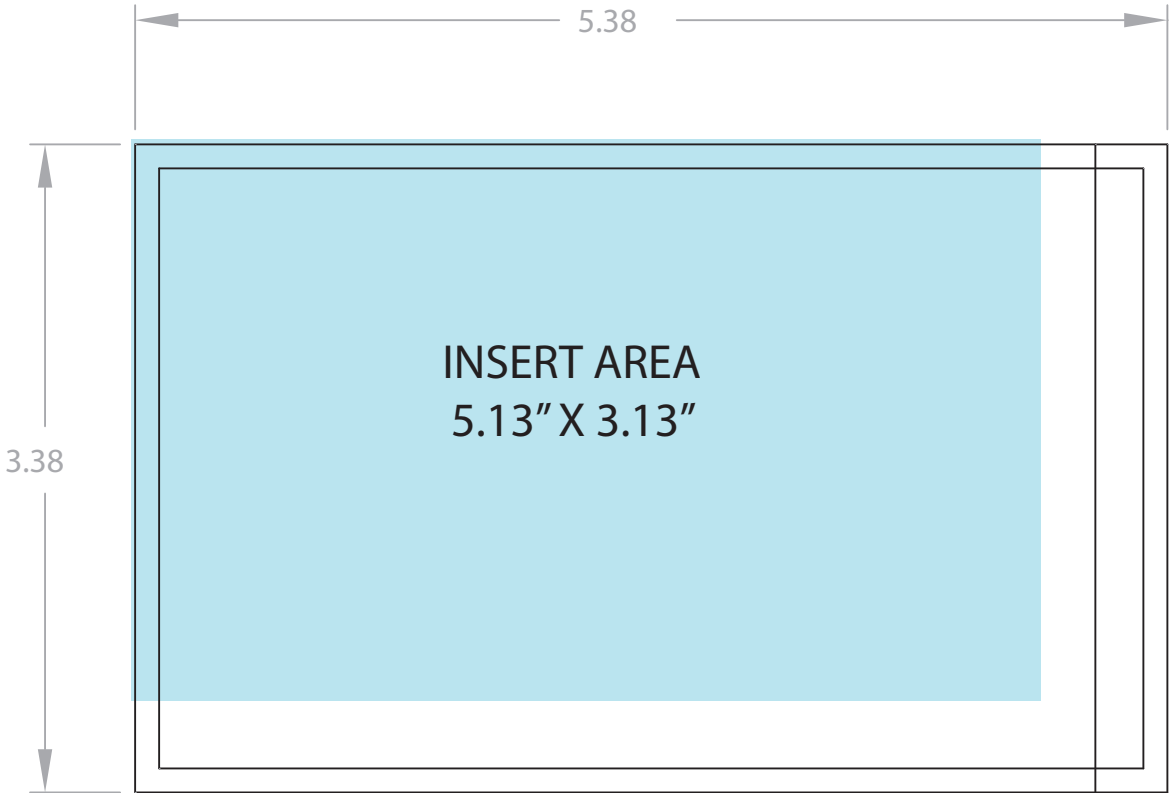

INDEX CARD HOLDER
VINYL ADHESIVE 5.38" X 3.38"
P1505900

= Print Area

FRONT ASSEMBLED