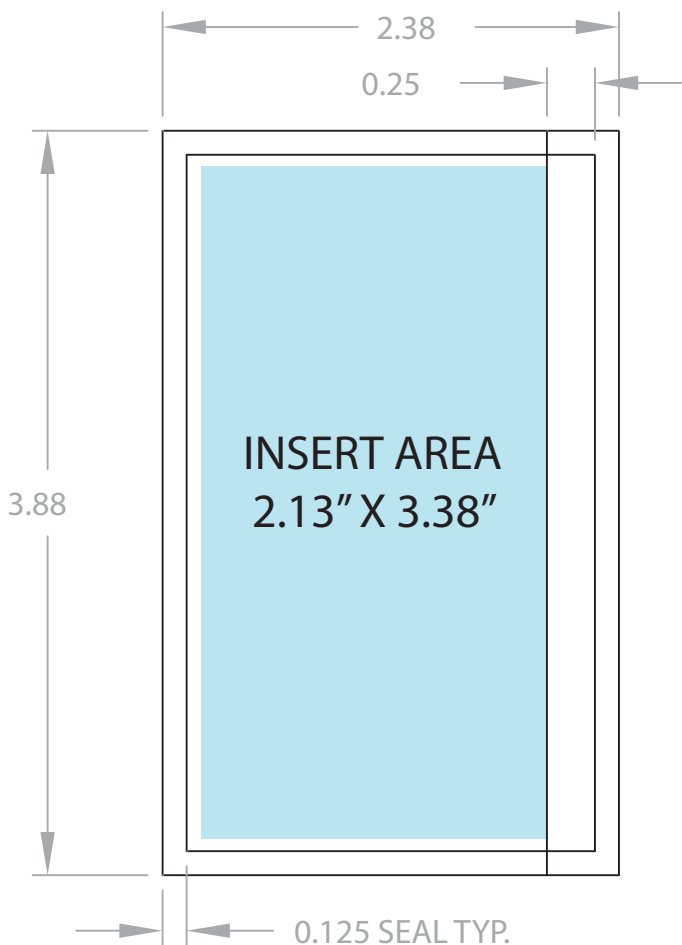

BUSINESS CARD SLEEVE
VINYL ADHESIVE 2.38" X 3.88"

P1505800

FRONT ASSEMBLED