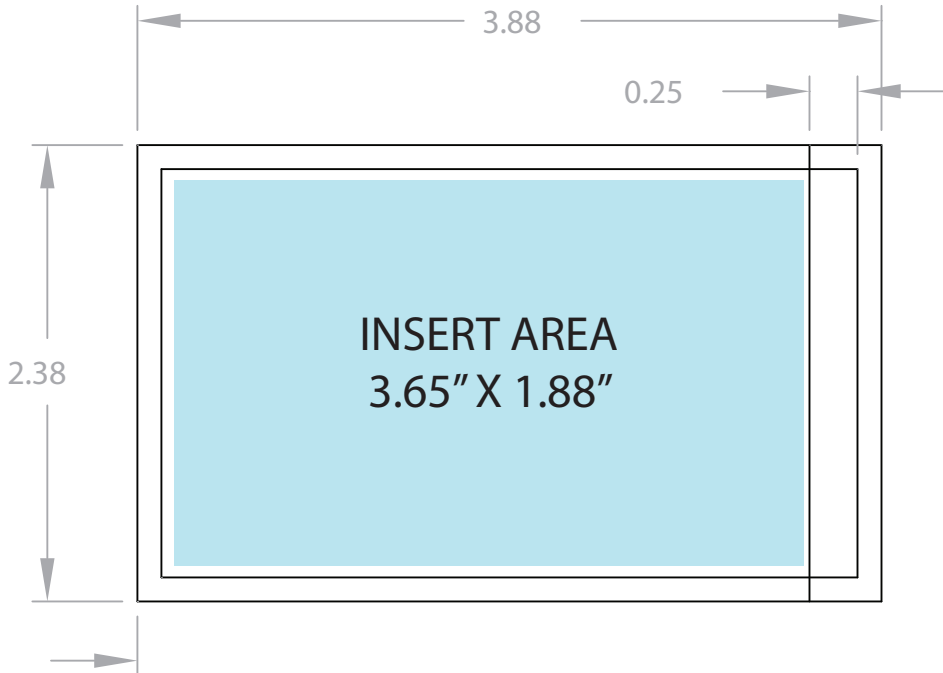

BUSINESS CARD SLEEVE  
VINYL ADHESIVE 3.88" X 2.38"  
P1505700

= Print Area

FRONT ASSEMBLED